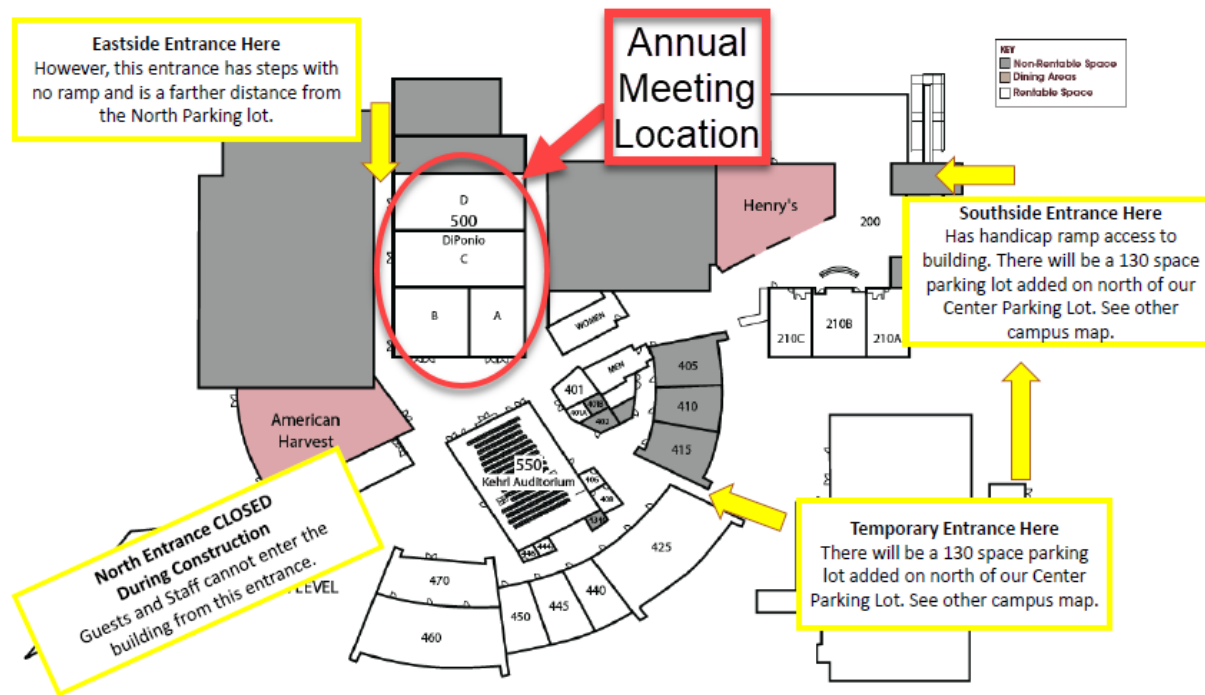

MABB Annual Meeting – Important Information

The MABB Annual Meeting will be taking place in the DiPonio room of the VisTaTech Center at Schoolcraft College. Please note that there is ongoing construction at the VisTaTech Center, which has impacted normal access to the building. Please review the VisTaTech Center map below. Please also see the Schoolcraft College campus map, which shows the various parking areas in relation to the VisTaTech Center.