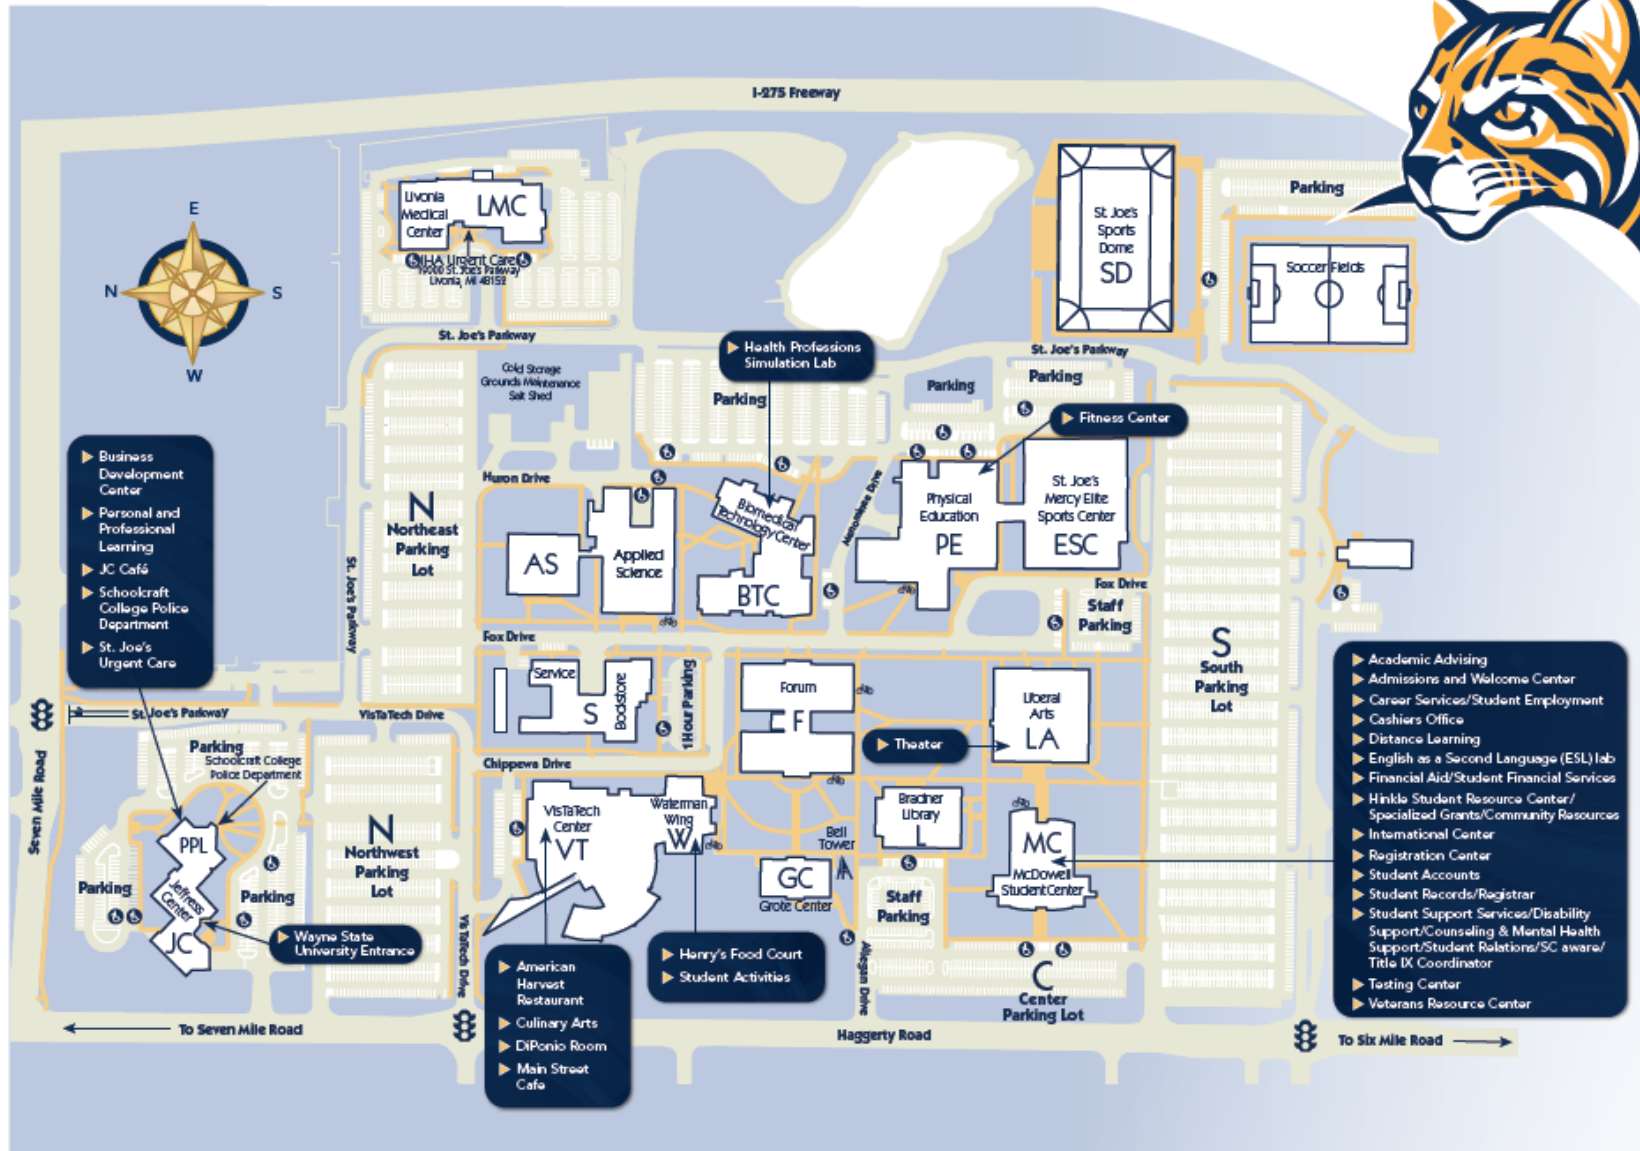

MABB Annual Meeting – Important Information

The MABB Annual Meeting will be taking place in the DiPonio room of the VisTaTech Center at Schoolcraft College. Please note that there is ongoing construction at the VisTaTech Center, which has impacted normal access to the building. Please review the VisTaTech Center map below. Please also see the Schoolcraft College campus map, which shows the various parking areas in relation to the VisTaTech Center.

- ▶ Business Development Center
- ▶ Personal and Professional Learning
- ▶ JC Café
- ▶ Schoolcraft College Police Department
- ▶ St. Joe's Urgent Care

- ▶ Academic Advising
- ▶ Admissions and Welcome Center
- ▶ Career Services/Student Employment
- ▶ Cashiers Office
- ▶ Distance Learning
- ▶ English as a Second Language (ESL) lab
- ▶ Financial Aid/Student Financial Services
- ▶ Hinkle Student Resource Center/ Specialized Grants/Community Resources
- ▶ International Center
- ▶ Registration Center
- ▶ Student Accounts
- ▶ Student Records/Registrar
- ▶ Student Support Services/Disability Support/Counseling & Mental Health Support/Student Relations/SC aware/ Title IX Coordinator
- ▶ Testing Center
- ▶ Veterans Resource Center

- ▶ American Harvest Restaurant
- ▶ Culinary Arts
- ▶ DiPonio Room
- ▶ Main Street Cafe

- ▶ Henry's Food Court
- ▶ Student Activities

Welcome to college.
schoolcraft.edu

18600 Haggerty Rd.
 Livonia MI 48152